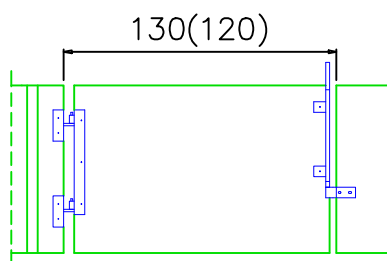

System 30 - 130 kg.

Basic Line

Black color

↑
high: 800/1000mm
↓

Length: 1200/1800/2600/3800/4800mm

Standard Line

Light Grey color

↑
high: 800/1000mm
↓

Length: On demand – max 7000 mm

Cleantech Line

White color

↑
high: 800/1000mm
↓

Length: On demand – max 7000 mm

Standard

Closed

Easy