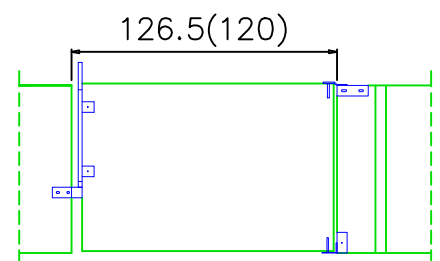

System 30 - 130 kg.

Basic Line

Black color

↑
high: 800/1000mm
↓

Length: 1200/1800/2600/3800/4800mm

Standard Line

Light Grey color

↑
high: 800/1000mm
↓

Length: On demand – max 7000 mm

Cleantech Line

White color

↑
high: 800/1000mm
↓

Length: On demand – max 7000 mm

Standard

Closed

Easy