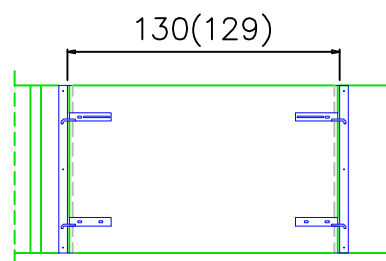

System 30 - 130 kg.

Basic Line

Black color

↑
high: 800/1000mm
↓

Length: 1200/1800/2600/3800/4800mm

Standard Line

Light Grey color

↑
high: 800/1000mm
↓

Length: On demand – max 7000 mm

Cleantech Line

White color

↑
high: 800/1000mm
↓

Length: On demand – max 7000 mm

Standard

Closed

Easy