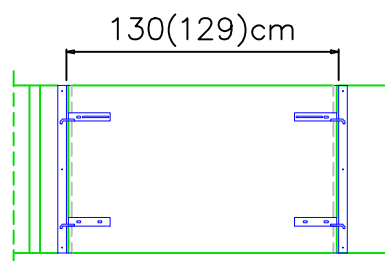

## Basic Line

Black color

35 mm Panel

Closed

↑  
high: 80 cm  
↓

Length: 120/180/240/360/480 cm

## Standard Line

Light Grey color

35 mm Panel

Closed/open on demand

↑  
high: 80 cm  
↓

Length: On demand – max 700 cm

## Cleantech Line

White color

35 mm Panel

Closed/open on demand

↑  
high: 80 cm  
↓

Length: On demand – max 700 cm

Standard

Closed