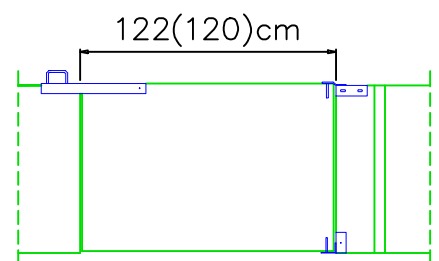

## Basic Line

Black color

35 mm Panel

Closed

↑  
high: 80 cm  
↓

Length: 120/180/240/360/480 cm

## Standard Line

Light Grey color

35 mm Panel

Closed/open on demand

↑  
high: 80 cm  
↓

Length: On demand – max 700 cm

## Cleantech Line

White color

35 mm Panel

Closed/open on demand

↑  
high: 80 cm  
↓

Length: On demand – max 700 cm

Standard

Closed