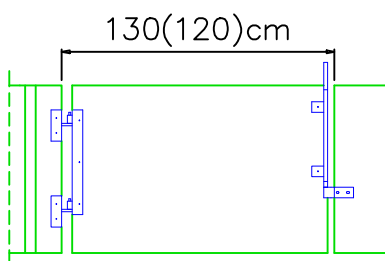

## Basic Line

Black color

35 mm Panel

Closed

↑  
high: 80 cm  
↓

Length: 120/180/240/360/480 cm

## Standard Line

Light Grey color

35 mm Panel

Closed/open on demand

↑  
high: 80 cm  
↓

Length: On demand – max 700 cm

## Cleantech Line

White color

35 mm Panel

Closed/open on demand

↑  
high: 80 cm  
↓

Length: On demand – max 700 cm

Standard

Closed