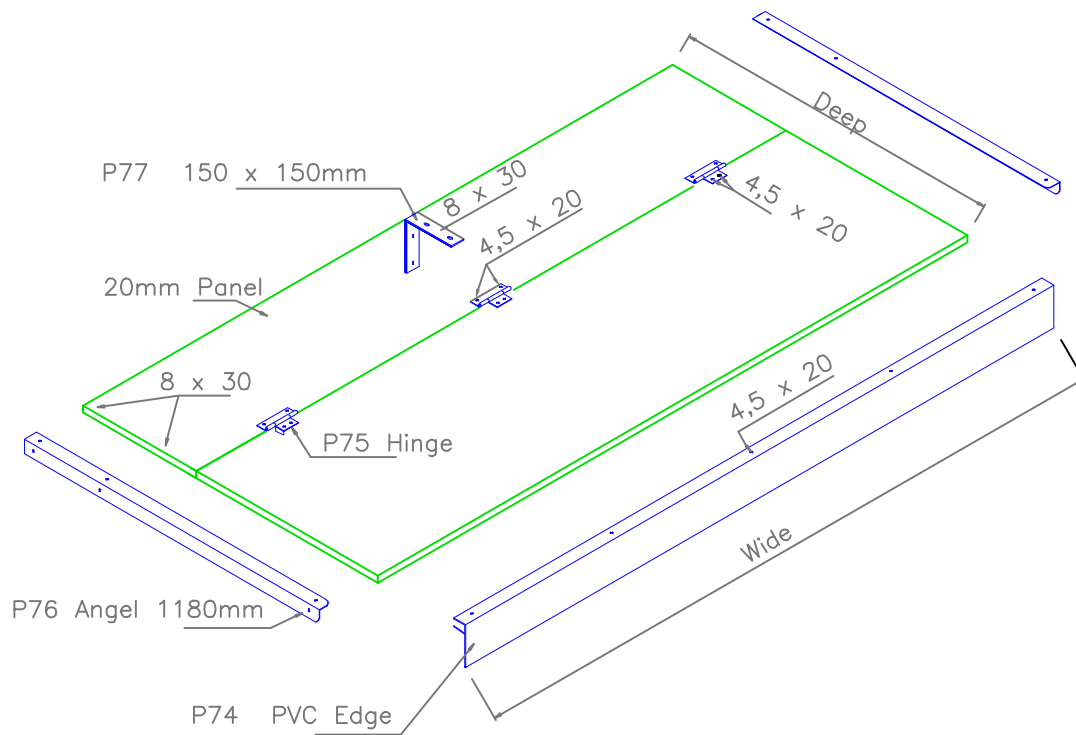

2-Climate cover