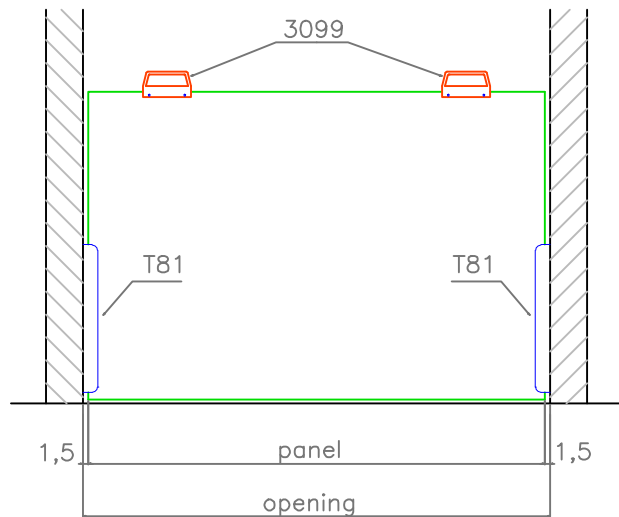

Spærreplade 35mm