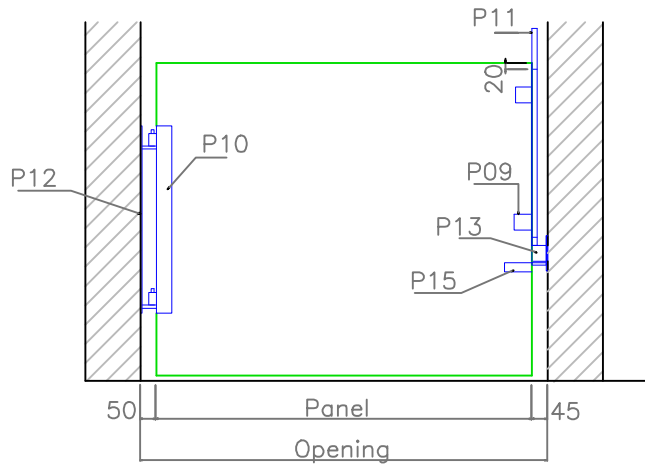

Door model
Easy M
30 - 130 Kg.

Door model Easy L

Door model Standard

Door model Closed

Spærrelåge model Easy-Flex / barrier door Easy-Flex

Virker på ujævnt/skrående gulv
Belaster ikke hængselsiden unødigt

works on unerven/rough floors
Does not load the hinge side
unnecessary