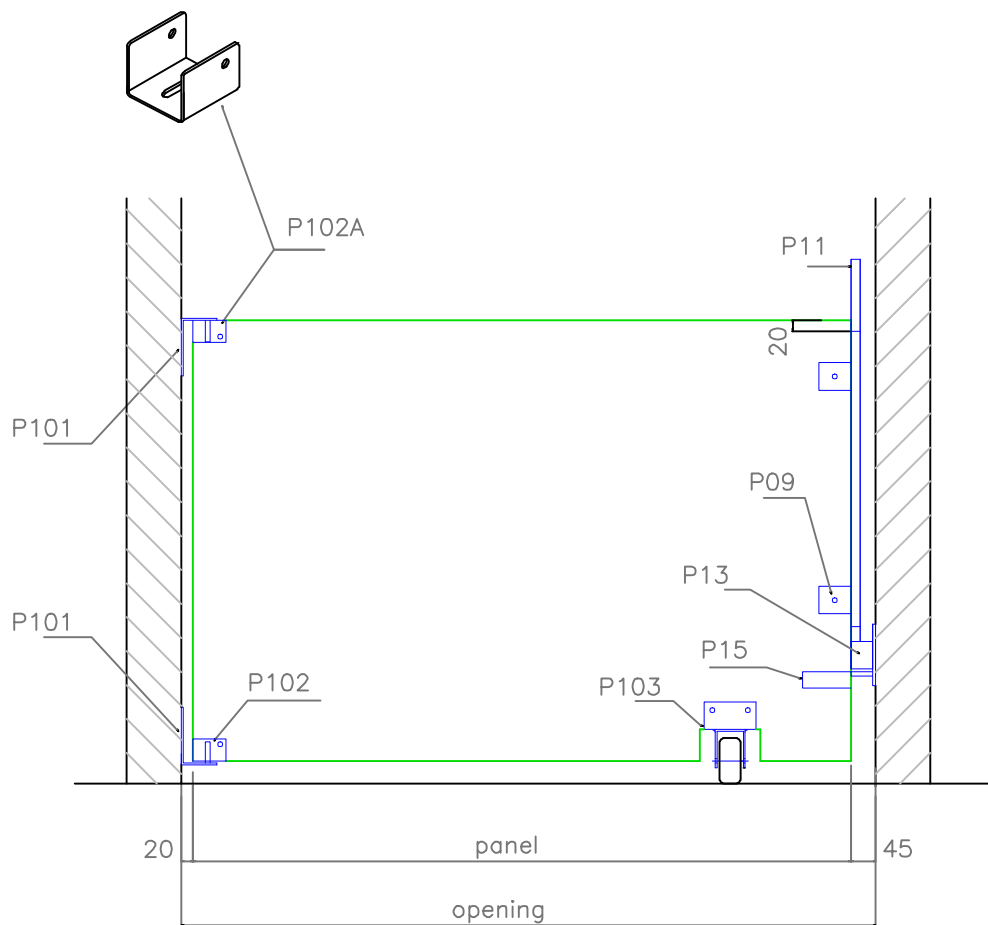

Door model
Easy M
30 - 130 Kg.

Door model Easy L

Door model Standard

Door model Closed

Spærrelåge model Easy-Flex / barrier door Easy-Flex

Virker på ujævnt/skrående gulv
Belaster ikke hængselsiden unødigt

works on unerven/rough floors
Does not load the hinge side
unnecessary