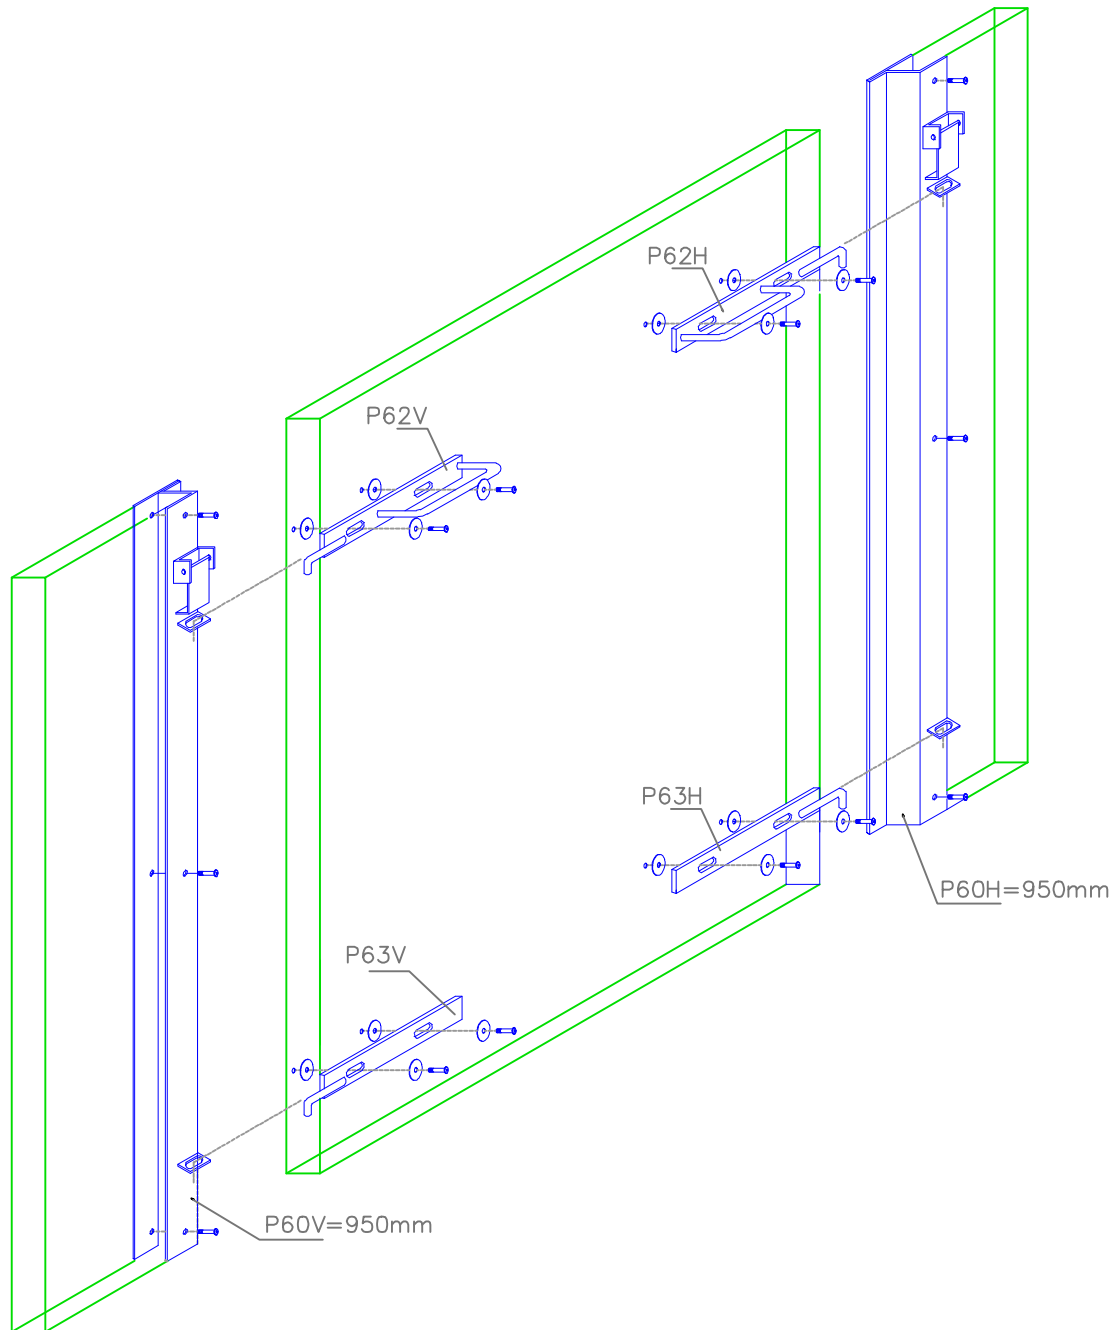

Door model
Easy M
30 - 130 Kg.

Door model Easy L

Door model Standard

Door model Closed

Spærrelåge model Easy-Flex / barrier door Easy-Flex

Virker på ujævnt/skrående gulv
Belaster ikke hængselsiden unødigt

works on unerven/rough floors
Does not load the hinge side
unnecessary

**Nr. T81**U-Profile til 35mm spærreplade
U-Profile for barrier plate

Door model**Easy S****0-35 Kg.**

Adjustable with dish $\varnothing 10 \times 30$ mm

**Door model
Easy S - Simple**

0-35 Kg.

Adjustable with dish Ø10 x 30 mm