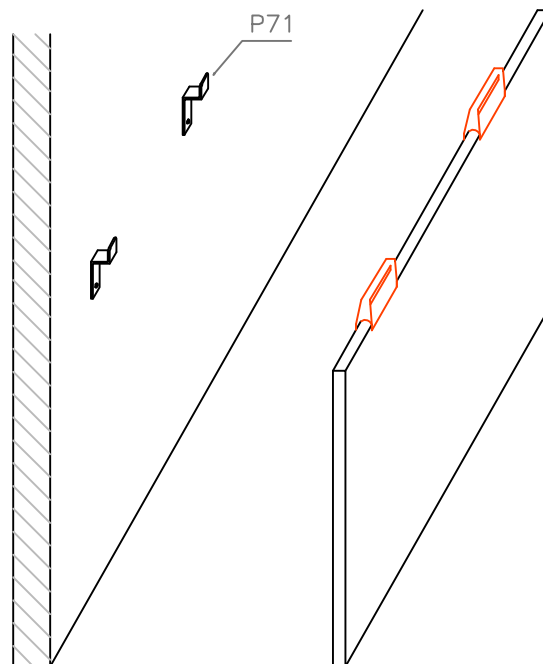

Ophæng af spærreplade