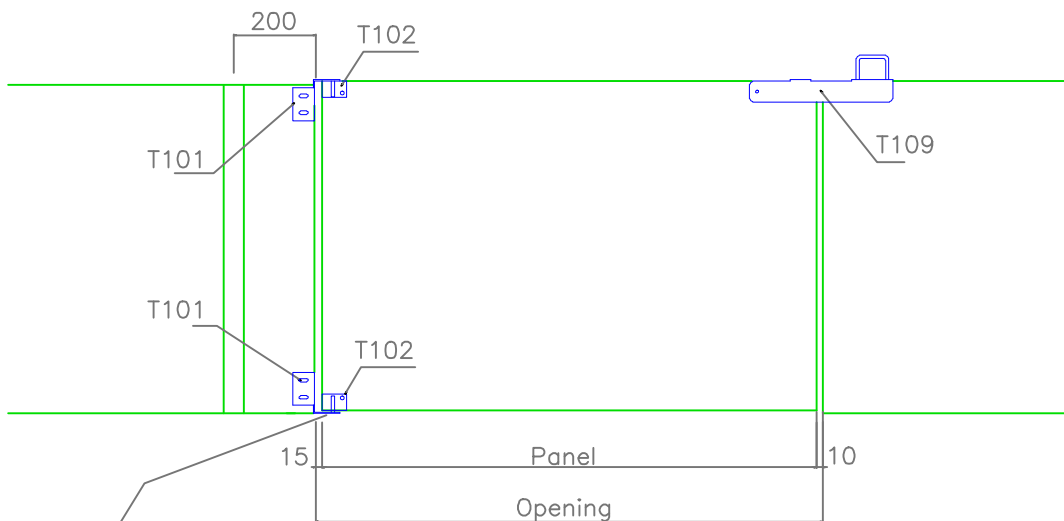

**Nr. T81**U-Profile til 35mm spærreplade
U-Profile for barrier plate

Door model**Easy S****0-35 Kg.**

Adjustable with dish $\varnothing 10 \times 30$ mm

**Door model
Easy S - Simple**

0-35 Kg.

Adjustable with dish Ø10 x 30 mm