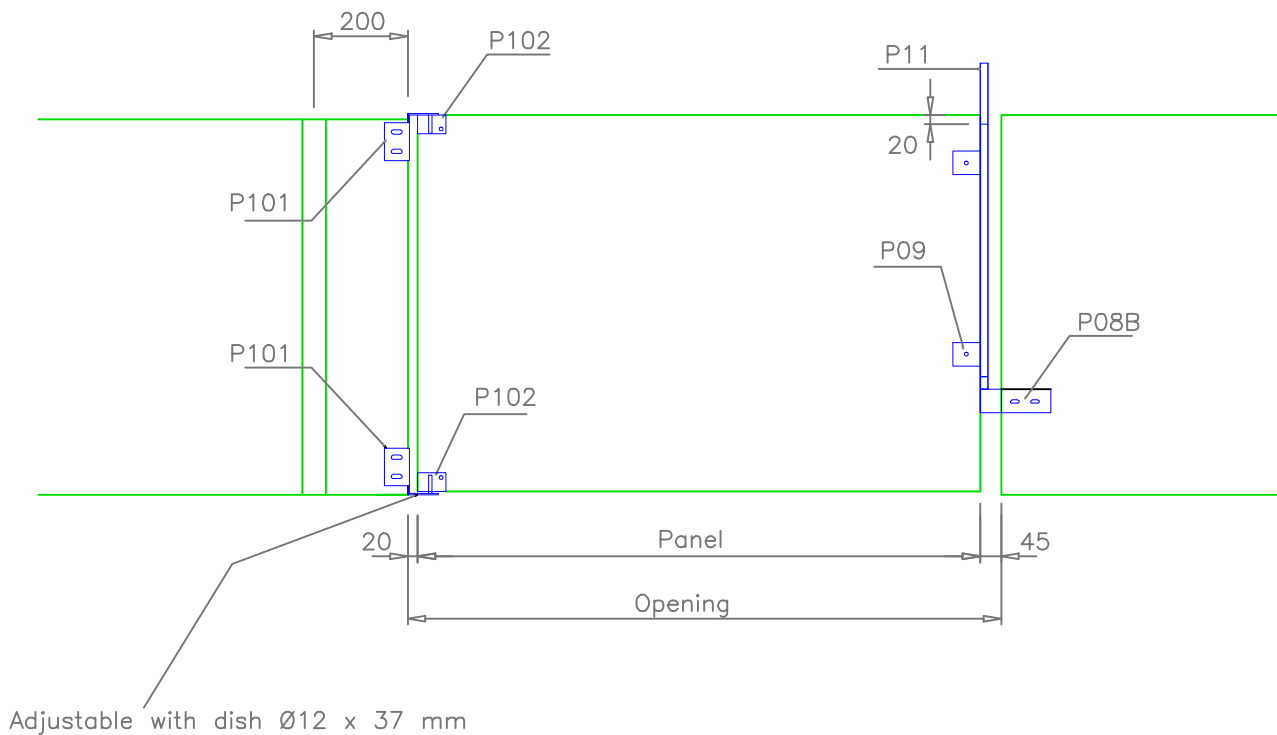

Door model
Easy M
30 - 130 Kg.

Door model Easy L

Door model Standard

Door model Closed

Spærrelåge model Easy-Flex / barrier door Easy-Flex

Virker på ujævnt/skrående gulv
Belaster ikke hængselsiden unødigt

works on unerven/rough floors
Does not load the hinge side
unnecessary