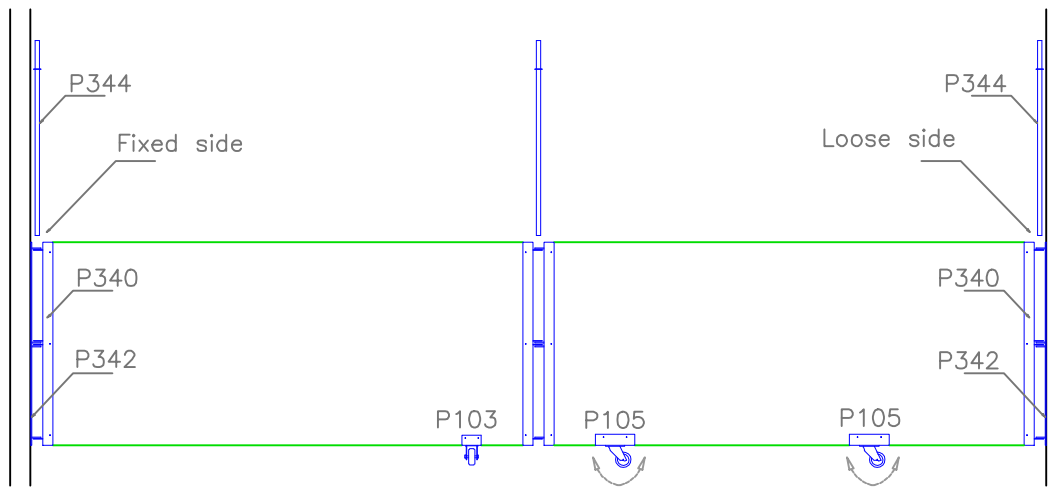

Door model
Easy M
30 - 130 Kg.

Door model Easy L

Door model Standard

Door model Closed

Spærrelåge model Easy-Flex / barrier door Easy-Flex

Virker på ujævnt/skrående gulv
Belaster ikke hængselsiden unødigt

works on unerven/rough floors
Does not load the hinge side
unnecessary