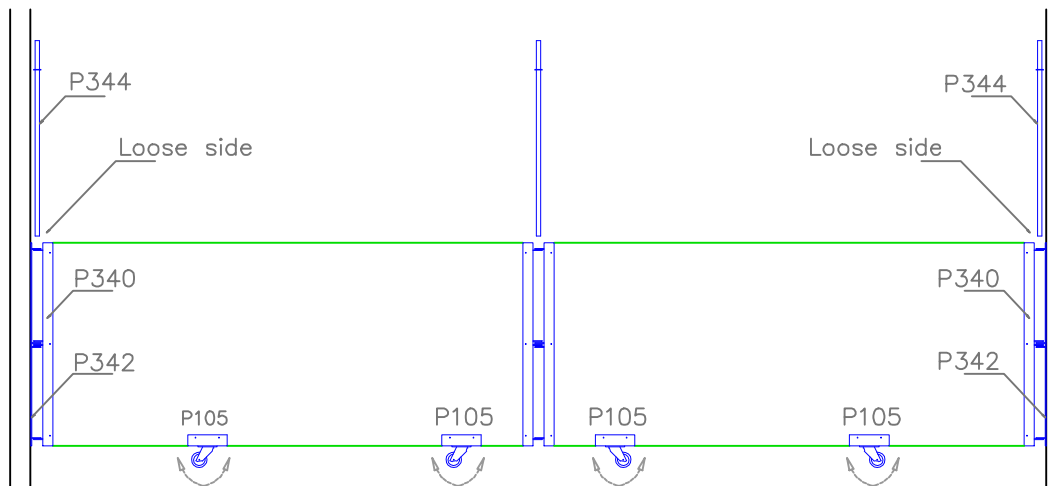

Door model
Easy M
30 - 130 Kg.

Door model Easy L

Door model Standard

Door model Closed

Spærrelåge model Easy-Flex / barrier door Easy-Flex

Virker på ujævnt/skrående gulv
Belaster ikke hængselsiden unødigt

works on unerven/rough floors
Does not load the hinge side
unnecessary