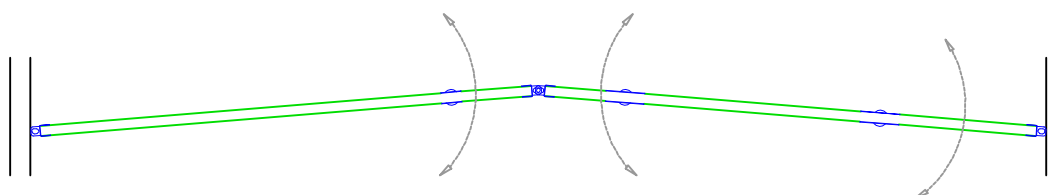

Door model
Easy M
30 - 130 Kg.

Door model Easy L

Door model Standard

Door model Closed

Spærrelåge model Easy-Flex / barrier door Easy-Flex

Virker på ujævnt/skrående gulv
Belaster ikke hængselsiden unødigt

works on unerven/rough floors
Does not load the hinge side
unnecessary