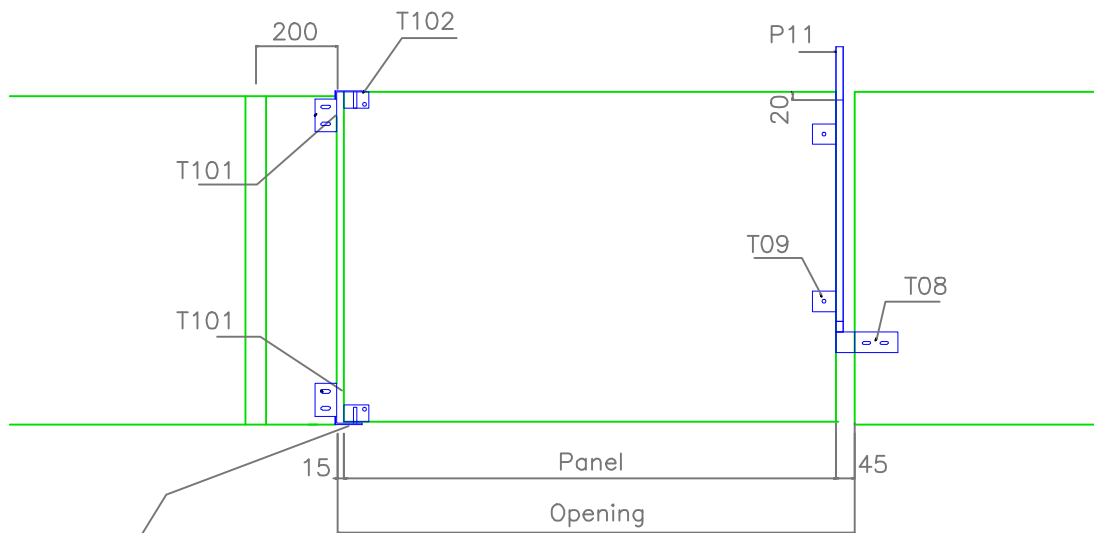

**Nr. T81**U-Profile til 35mm spærreplade
U-Profile for barrier plate

Door model**Easy S****0-35 Kg.**

Adjustable with dish $\varnothing 10 \times 30$ mm

**Door model
Easy S - Simple**

0-35 Kg.

Adjustable with dish Ø10 x 30 mm