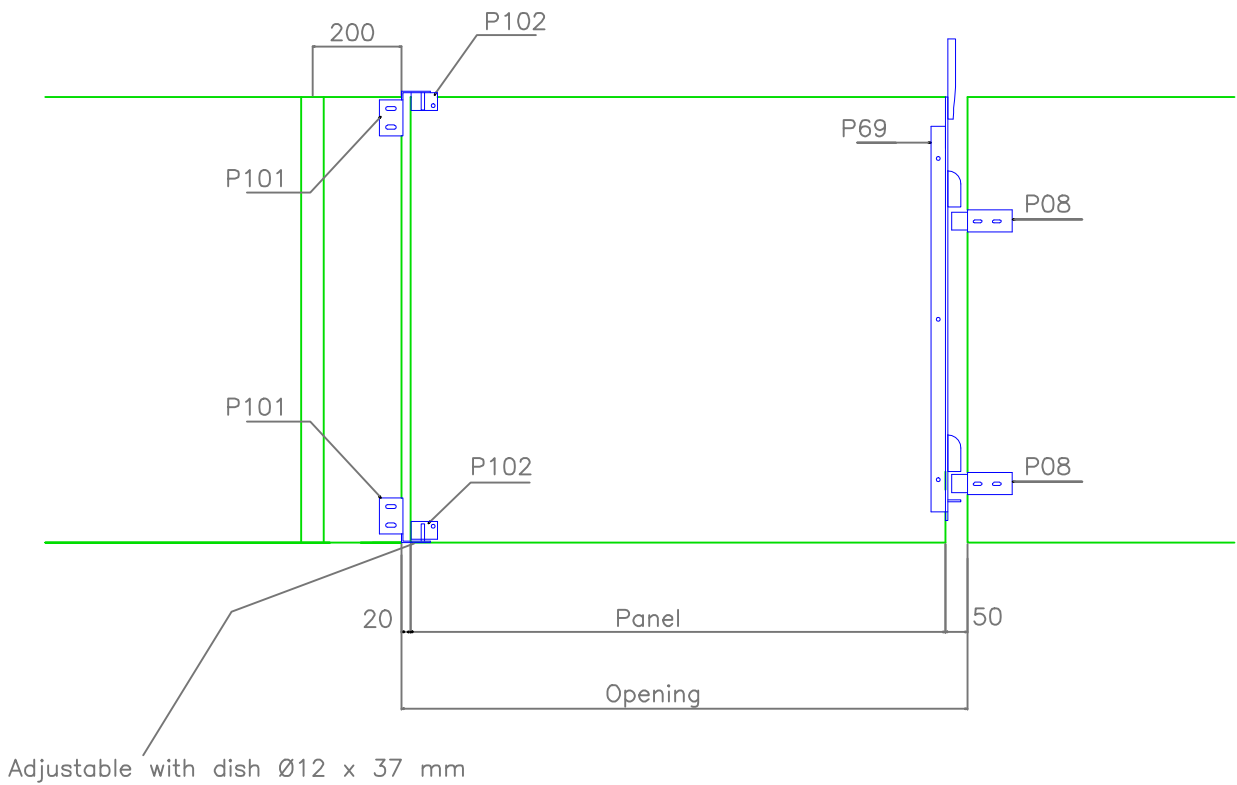

Door model Easy L