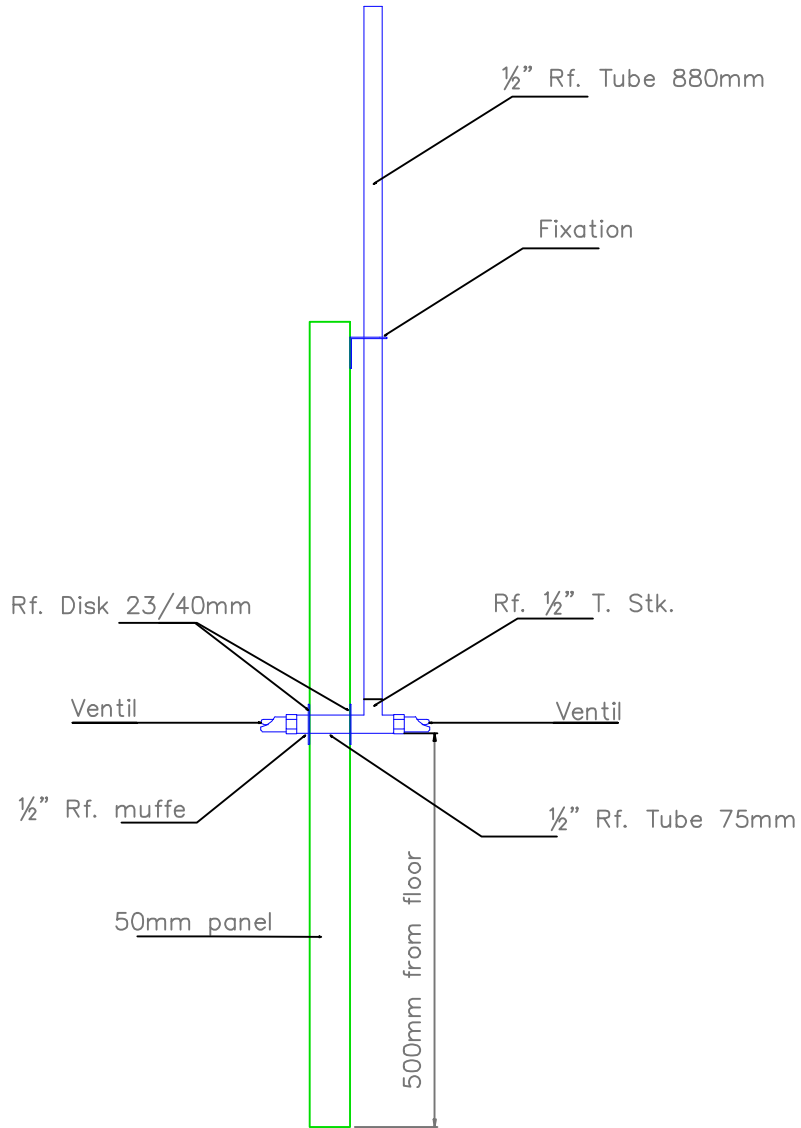

Double water supply