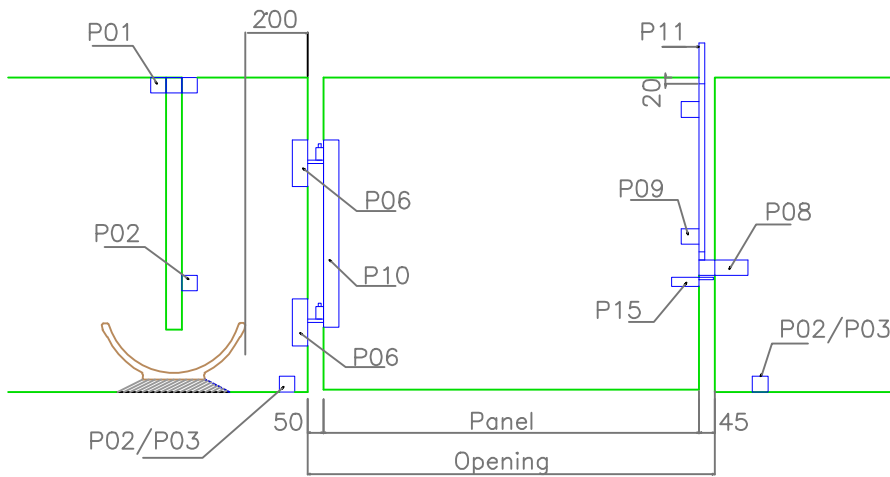

Door model
Easy M
30 - 130 Kg.

Door model Easy L

Door model Standard

Door model Closed

Spærrelåge model Easy-Flex / barrier door Easy-Flex

Virker på ujævnt/skrående gulv
Belaster ikke hængselsiden unødigt

works on unerven/rough floors
Does not load the hinge side
unnecessary