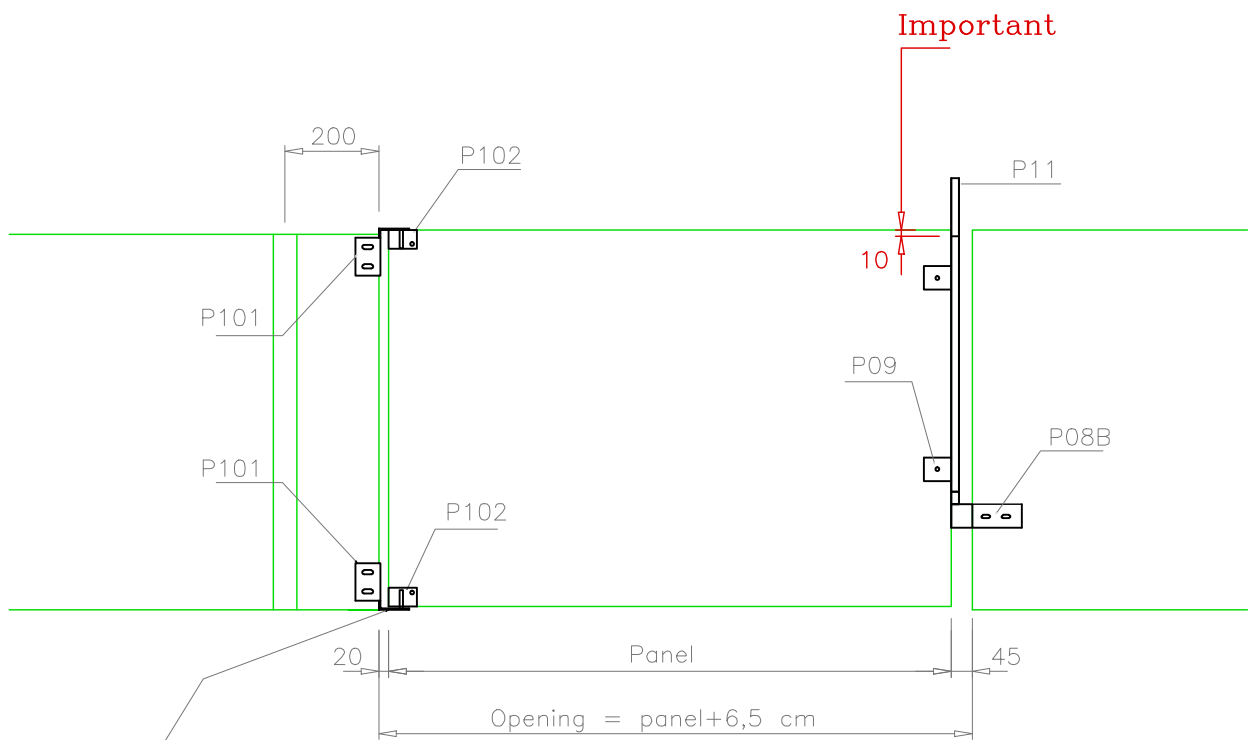

**Door model
Easy M
30 - 130 Kg.**

Adjustable with dish Ø12 x 37 mm