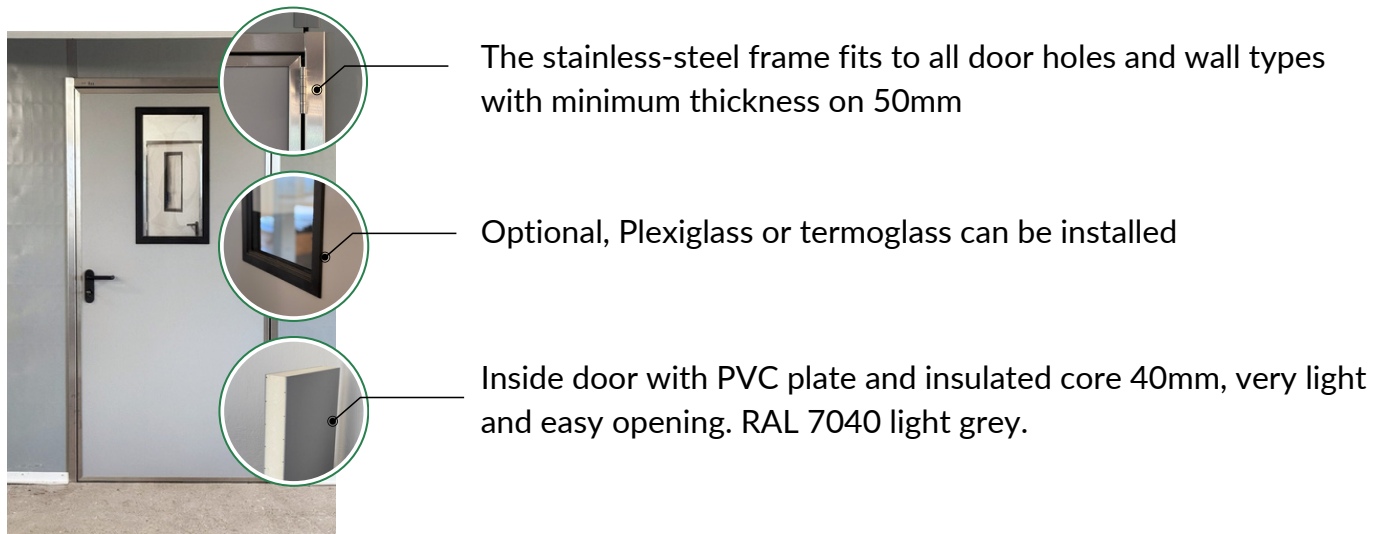

Agri Door (Indoor/Outdoor Use)

- AgriDoor (inside use) – PVC door leaf with 40 mm insulated core, RAL 7040 Light Grey. Smooth, hygienic and highly resistant to scratches and wear - perfect to stables and corridors.
- OmniDoor (outside use) – fiberglass-reinforced plate with 40 mm insulated core ensures UV- and weather-resistance, making it durable in even the harshest conditions. RAL 9016 White.
- **Configurations** – single, double, or sliding
- **Frame** – stainless steel: full frame or with bottom in flat steel
- **Optional** – plexiglass or thermoglass windows can be installed
- **Installation** – supplied as pre-assembled kit for quick and easy installation

Standart sizes:	750×2000 mm	1000×2000 mm	Agri Double Door max 2500×2500 mm
	750×2125 mm	1000×2125 mm	
	875×2000 mm	1000×2375 mm	
	875×2125 mm	1250×2000 mm	
	875×2375 mm	1250×2125 mm	

*other sizes available on request

Agri Door

Agri Double Door