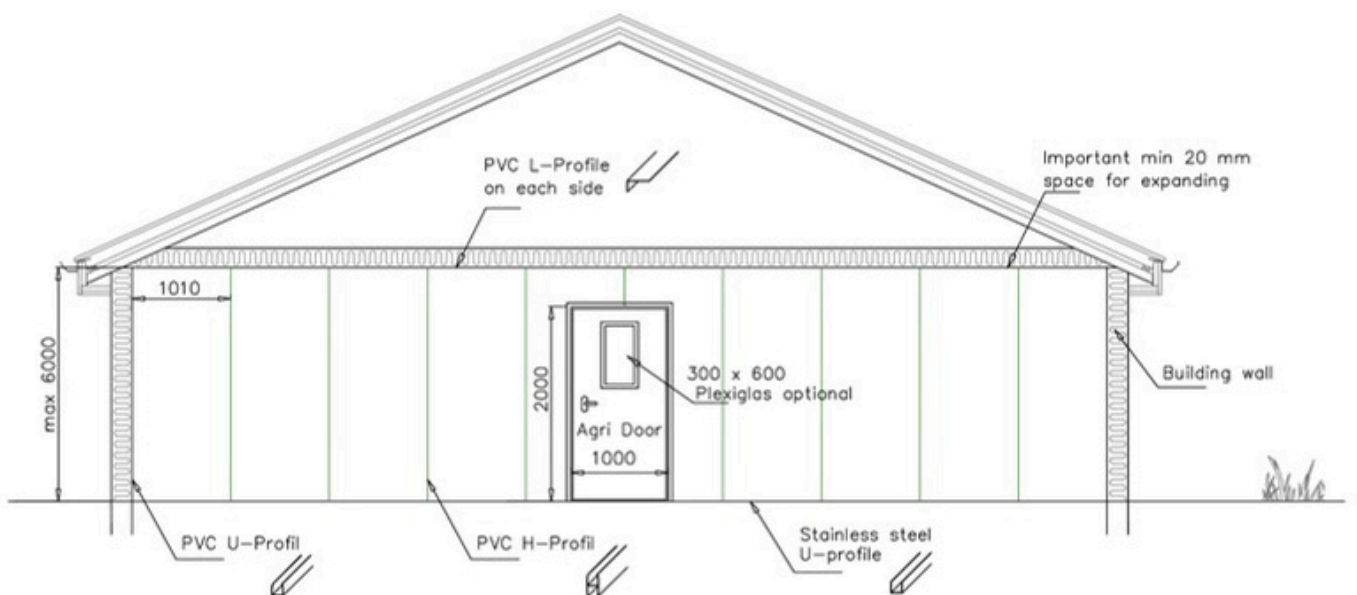

Agri Door

Agri Double Door

All measures is opening in wall (Door produced 5 mm narrower)

Section Walls

ideal solution for creating partitions, walls and dividers in barn and stables

Our panels can be used as section walls as well.

With a panel width of 1000 mm and lengths up to 6 m, they can be easily adapted to different barn layouts. Profiles (PVC or stainless steel) ensure a strong and reliable connection between panels and building walls.

Profiles for section walls

All profiles for section walls comes in 3-meter length:

PVC H-profile

PVC U-profile

Stainless steel U-profile

PANELTIM AGRO

Scandinavia ApS 

Feel free to ask for an assistance if you have any questions.