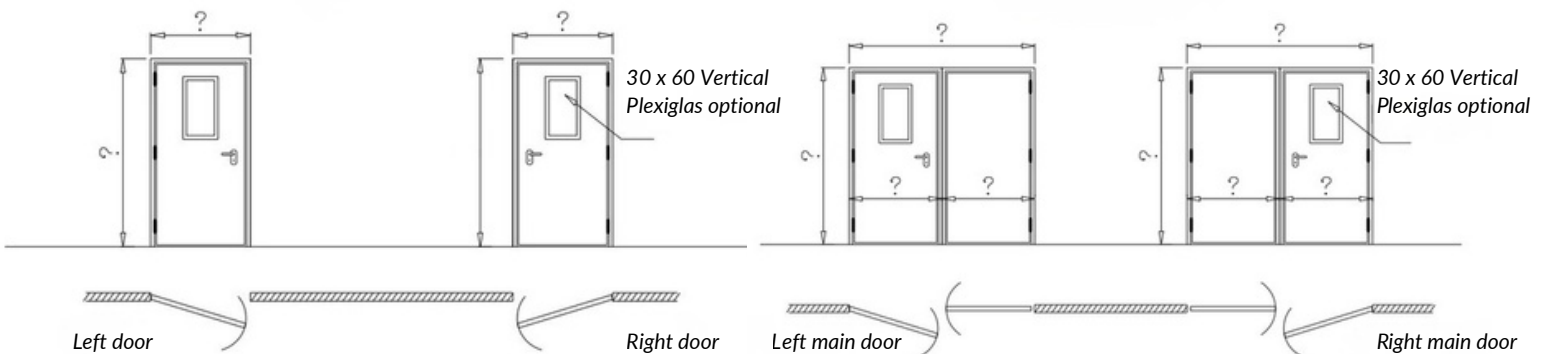

+45 5545 0550 or info@paneltimagro.dk

For more information, visit our website: www.paneltimagro.dk

Agri Door (Indoor/Outdoor Use)

- AgriDoor (inside use) – PVC door leaf with 40 mm insulated core, RAL 7040 Light Grey. Smooth, hygienic and highly resistant to scratches and wear - perfect to stables and corridors.
- OmniDoor (outside use) – fiberglass-reinforced plate with 40 mm insulated core ensures UV- and weather-resistance, making it durable in even the harshest conditions. RAL 9016 White.
- **Configurations** – single, double, or sliding
- **Frame** – stainless steel: full frame or with bottom in flat steel
- **Optional** – plexiglass or thermoglass windows can be installed
- **Installation** – supplied as pre-assembled kit for quick and easy installation

Standart sizes:	750×2000 mm	1000×2000 mm	Agri Double Door max 2500×2500 mm
	750×2125 mm	1000×2125 mm	
	875×2000 mm	1000×2375 mm	
	875×2125 mm	1250×2000 mm	
	875×2375 mm	1250×2125 mm	

*other sizes available on request

Agri Door

Agri Double Door

All measures is opening in wall (Door produced 5 mm narrower)

Section Walls

ideal solution for creating partitions, walls and dividers in barn and stables

Our panels can be used as section walls as well.

With a panel width of 1000 mm and lengths up to 6 m, they can be easily adapted to different barn layouts. Profiles (PVC or stainless steel) ensure a strong and reliable connection between panels and building walls.